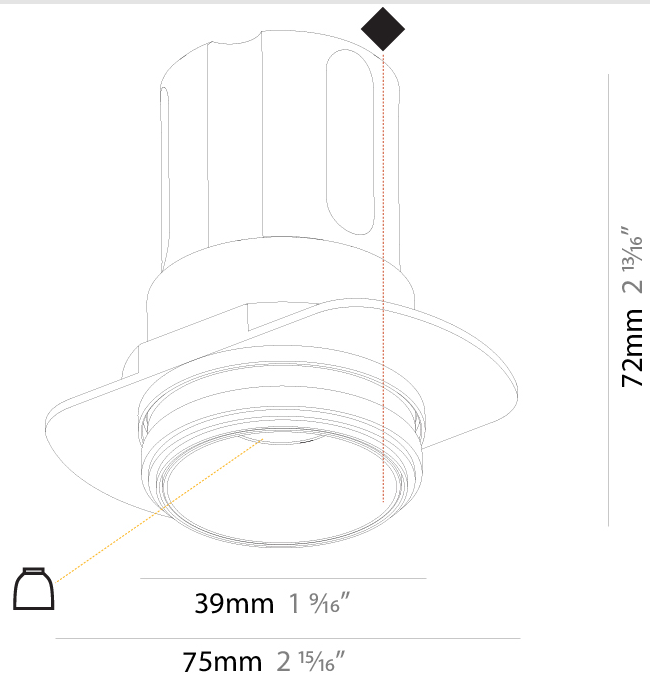

PHYSICAL

Shape: Round
Diameter (mm): 39
Diameter (in): 1 9/16
Height (mm): 72
Height (in): 2 13/16
Ceiling Thickness (mm): 10 / 12 / 15
Ceiling Thickness (in): 3/8 or 1/2 or 9/16
Min. Recessing Depth (mm): 150
Min. Recessing Depth (in): 5 7/8
Light Distribution: Downlight
Weight (kg): 0.129
Weight (lbs): 0.28
Fixture Finish: SSR / BKV / CWI / CRY / HAB / UFT / ITA / RUA / FTG / MYG / LOD / PUS / FRO / FUP / KIA / POP / BLS / SPG / MEY / GOH / GUM / CHC / COM / ABZ / JAG / OBR / MOS / ROR
Fixture Material: Aluminum
Cut-out Measurements: 45mm / 1 3/4"
Upon Request: Unique Sizes Unique Ceiling Thickness

ELECTRICAL

Lamp Type: LED (Zhaga Standard)
Input Wattage (W): 7.7
Total Output Wattage (W): 6.8
Dimming: Tri-Mode (Non-Dimming and Phase Dimming (120Vac only) and 0-10V Dimming)
Driver Included: No
Driver Location: Remote
Driver Type: Constant Current - 120 / 277Vac
Input Voltage (V): 120 - 277
Constant Current (MA): 250

LED

Number of LEDs: 1
Color Temperature (°K): 2700 / 3000 / 3500 / 4000
Max. Delivered Lumen (lm): 660 / 690 / 725 / 740
Nominal Lumen (lm): 734 / 762 / 801 / 817
CRI: >90 CRI
Lamp Life (hrs): 50000
Upon Request: RGB-W Tunable White Special Color Temperature

OPTICAL

Reflector: 33 / 47 / 65
Upon Request: Special Beam Angles

RATINGS AND CERTIFICATIONS

Certified By: Certified for North American Standards
IP rating: IP20