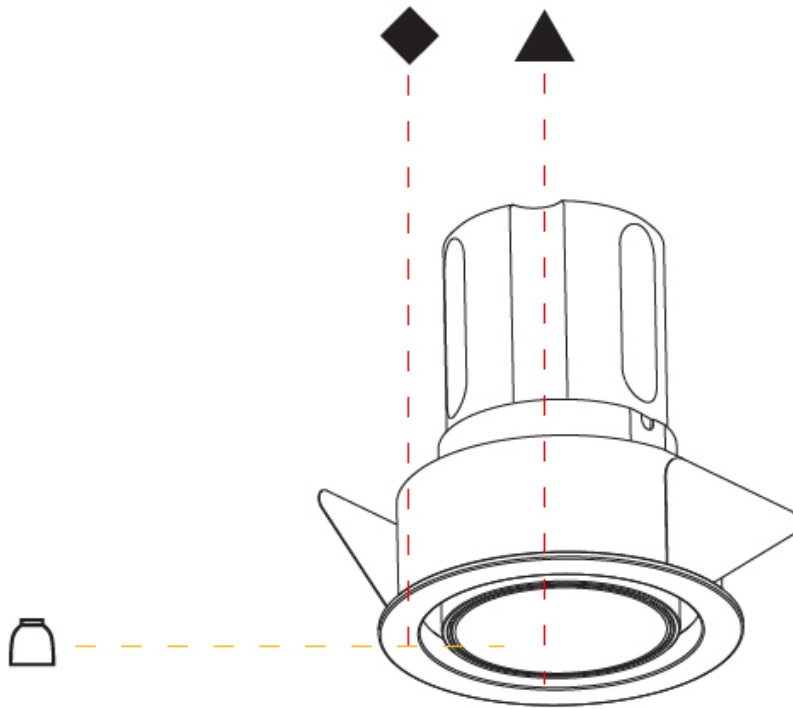

INVADER ADJUSTABLE RECESSED

A37962-

PROJECT	_____
TYPE	_____
SPECIFIER	_____
QUANTITY	_____
DATE	_____

A