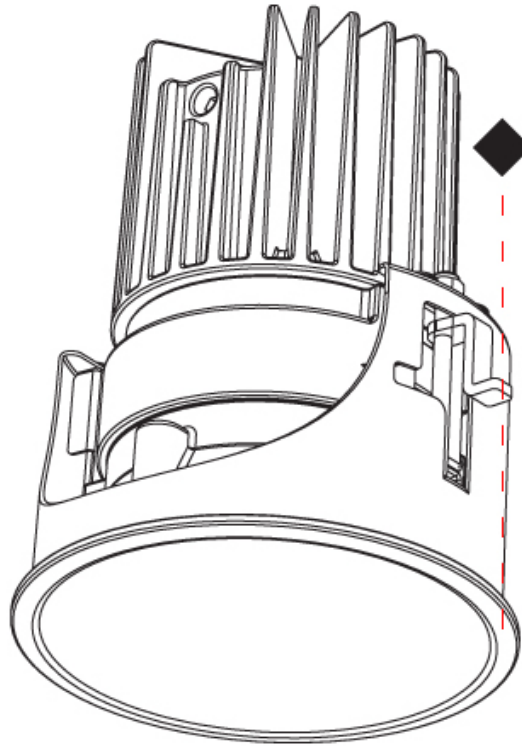

INVADER STANDARD RECESSED

A35604-

PROJECT	_____
TYPE	_____
SPECIFIER	_____
QUANTITY	_____
DATE	_____