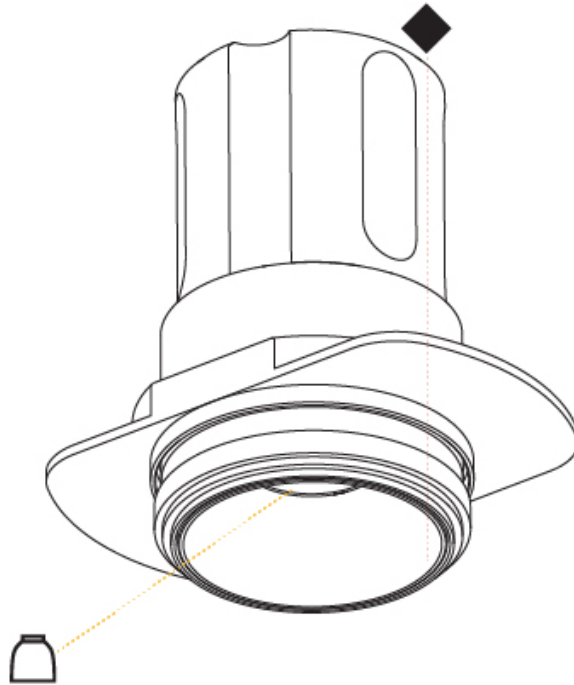

INVADER STANDARD TRIMLESS

A37912-

PROJECT

TYPE

SPECIFIER

QUANTITY

DATE

A