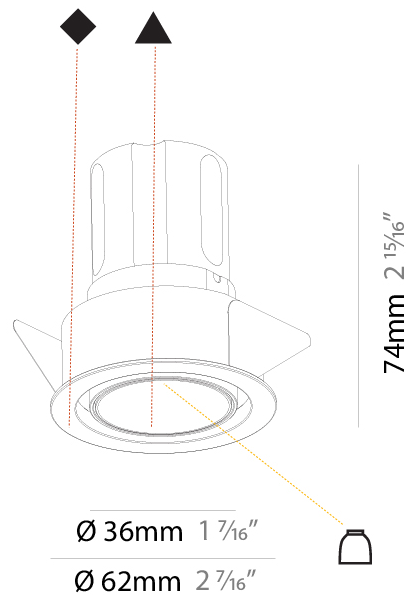

GENERAL

Series: Invader Standard
Subseries: Invader Adjustable
Brand: Prolicht
Division: Architectural
Mounting Type: Recessed
Mounting Location: Ceiling
Subcategory: Downlight

PHYSICAL

Shape: Round
Diameter (mm): 62
Diameter (in): 2 7/16
Height (mm): 74
Height (in): 2 15/16
Min. Recessing Depth (mm): 150
Min. Recessing Depth (in): 5 7/8
Light Distribution: Adjustable / Direct
Weight (kg): 0.138
Weight (lbs): 0.304
Fixture Finish: SSR / BKV / CWI / CRY / HAB / UFT / ITA / RUA / FTG / MYG / LOD / PUS / FRO / FUP / KIA / POP / BLS / SPG / MEY / GOH / GUM / CHC / COM / ABZ / JAG / OBR / MOS / ROR
Fixture Material: Aluminum
Cut-out Measurements: 57mm / 2 1/4"

ELECTRICAL

Lamp Type: LED (Zhaga Standard)
Input Wattage (W): 7.7
Total Output Wattage (W): 7
Dimming: Tri-Mode (Non-Dimming and Phase Dimming (120Vac only) and 0-10V Dimming)
Driver Included: No
Driver Location: Remote
Driver Type: Constant Current - 120 / 277Vac
Input Voltage (V): 120 - 277
Constant Current (MA): 250

LED

Number of LEDs: 1
Color Temperature (°K): 2700 / 3000 / 3500 / 4000
Max. Delivered Lumen (lm): 660 / 690 / 725 / 740
CRI: >90 CRI
Lamp Life (hrs): 50000

OPTICAL

Reflector°: 33 / 47 / 65
Adjustability: Rotational 180°; Tilt 30°

RATINGS AND CERTIFICATIONS

Certified By: Certified for North American Standards
IP rating: IP20

150mm 5 7/8"
57mm 2 1/4"
10 - 15mm 3/8" - 9/16"
180°
± 15°

A