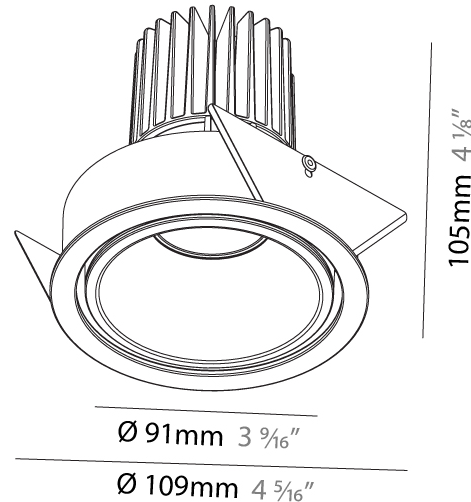

GENERAL

Series: Invader Standard
Brand: Prolicht
Division: Architectural
Mounting Type: Recessed
Mounting Location: Ceiling
Subcategory: Downlight

PHYSICAL

Shape: Round
Diameter (mm): 109
Diameter (in): 4 ⁵/₁₆
Height (mm): 105
Height (in): 4 ¹/₈
Min. Recessing Depth (mm): 120
Min. Recessing Depth (in): 4 ³/₄
Light Distribution: Adjustable / Direct
Weight (kg): 0.434
Weight (lbs): 0.96
Fixture Finish: SSR / BKV / CWI / CRY / HAB / UFT / ITA / RUA / FTG / MYG / LOD / PUS / FRO / FUP / KIA / POP / BLS / SPG / MEY / GOH / GUM / CHC / COM / ABZ / JAG / OBR / MOS / ROR
Fixture Material: Aluminum
Cut-out Measurements: 104mm / 4 1/8"

ELECTRICAL

Lamp Type: LED (Zhaga Standard)
Input Wattage (W): 14.3
Total Output Wattage (W): 13
Dimming: Tri-Mode (Non-Dimming and Phase Dimming (120Vac only) and 0-10V Dimming)
Driver Included: No
Driver Location: Recessed Housing
Driver Type: Constant Current - Universal
Housing: See components
Input Voltage (V): 120 - 277
Constant Current (MA): 350

LED

Number of LEDs: 1
Color Temperature (°K): 2700 / 3000 / 3500 / 4000
Max. Delivered Lumen (lm): 890 / 920 / 970 / 990
Nominal Lumen (lm): 1304 / 1352 / 1421 / 1450
CRI: >90 CRI
Lamp Life (hrs): 50000

OPTICAL

Reflector: 20 / 40 / 60
Adjustability: Rotational 180°; Tilt 30°

RATINGS AND CERTIFICATIONS

Certified By: Certified for North American Standards
IP rating: IP20