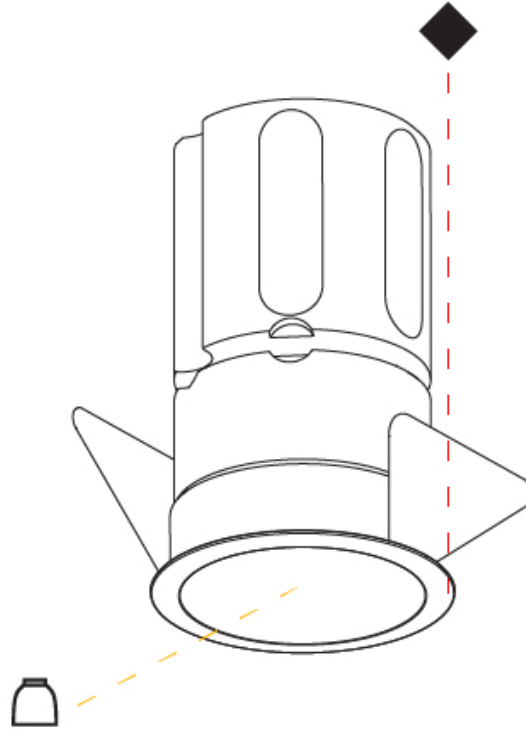

INVADER STANDARD RECESSED

A37959-

PROJECT

TYPE

SPECIFIER

QUANTITY

DATE

A