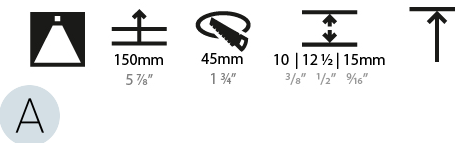

PHYSICAL

Shape: Round
Diameter (mm): 39
Diameter (in): 1 9/16
Height (mm): 72
Height (in): 2 13/16
Ceiling Thickness (mm): 10 / 12 / 15
Ceiling Thickness (in): 3/8 or 1/2 or 9/16
Min. Recessing Depth (mm): 150
Min. Recessing Depth (in): 5 7/8
Light Distribution: Downlight
Weight (kg): 0.129
Weight (lbs): 0.28
Fixture Finish: SSR / BKV / CWI / CRY / HAB / UFT / ITA / RUA / FTG / MYG / LOD / PUS / FRO / FUP / KIA / POP / BLS / SPG / MEY / GOH / GUM / CHC / COM / ABZ / JAG / OBR / MOS / ROR
Fixture Material: Aluminum
Cut-out Measurements: 45mm / 1 3/4"
Upon Request: Unique Sizes Unique Ceiling Thickness

ELECTRICAL

Lamp Type: LED (Zhaga Standard)
Input Wattage (W): 7.7
Total Output Wattage (W): 6.8
Dimming: Tri-Mode (Non-Dimming and Phase Dimming (120Vac only) and 0-10V Dimming)
Driver Included: No
Driver Location: Remote
Driver Type: Constant Current - 120 / 277Vac
Input Voltage (V): 120 - 277
Constant Current (MA): 250

LED

Number of LEDs: 1
Color Temperature (°K): 2700 / 3000 / 3500 / 4000
Max. Delivered Lumen (lm): 660 / 690 / 725 / 740
Nominal Lumen (lm): 734 / 762 / 801 / 817
CRI: >90 CRI
Lamp Life (hrs): 50000
Upon Request: RGB-W Tunable White Special Color Temperature

OPTICAL

Reflector: 33 / 47 / 65
Upon Request: Special Beam Angles

RATINGS AND CERTIFICATIONS

Certified By: Certified for North American Standards
IP rating: IP20