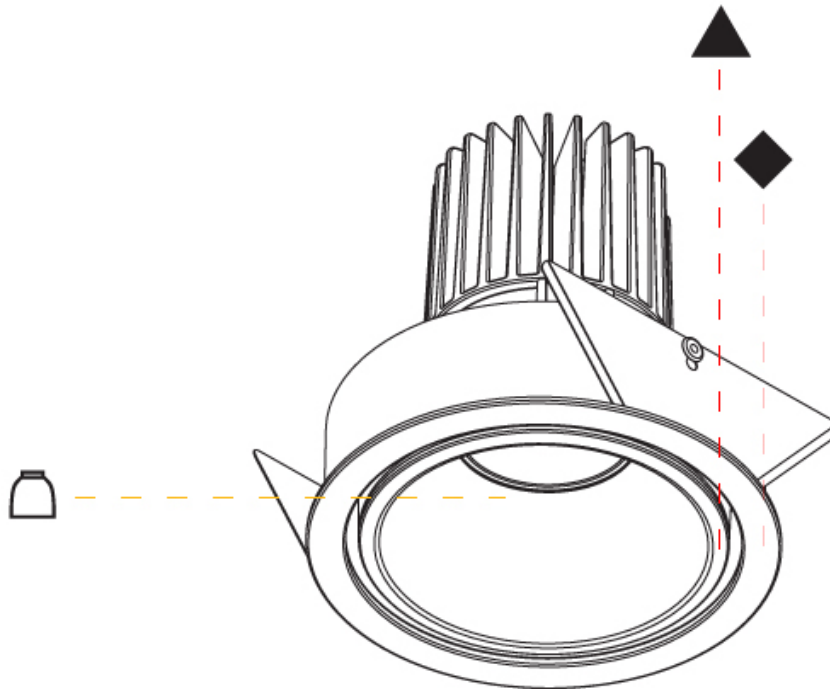

INVADER STANDARD RECESSED

A35601-

PROJECT	_____
TYPE	_____
SPECIFIER	_____
QUANTITY	_____
DATE	_____